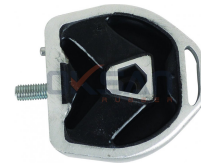

GEARBOX MOUNTING, LEFT

VW058

COMPATIBLE VEHICLES :
PASSAT (3B2) 1996-2000
PASSAT (3B3) 2003-2005
PASSAT Variant (3B5) 1997-
PASSAT Variant (3B6) 2000-2005

OEM NO : 8D0399151H