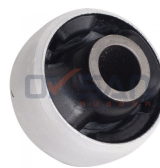

OEM NO : 77363827, 3528.64, 55700751, 77363829, 55703629*

SMALL BUSH FOR WISHBONE

FO600

COMPATIBLE VEHICLES :
SHARAN (7M8,7M9,7M6) 1995-2010

OEM NO : 7201717, 95VW5A638CA, 7M0501541

BIG BUSH FOR WISHBONE

FO601